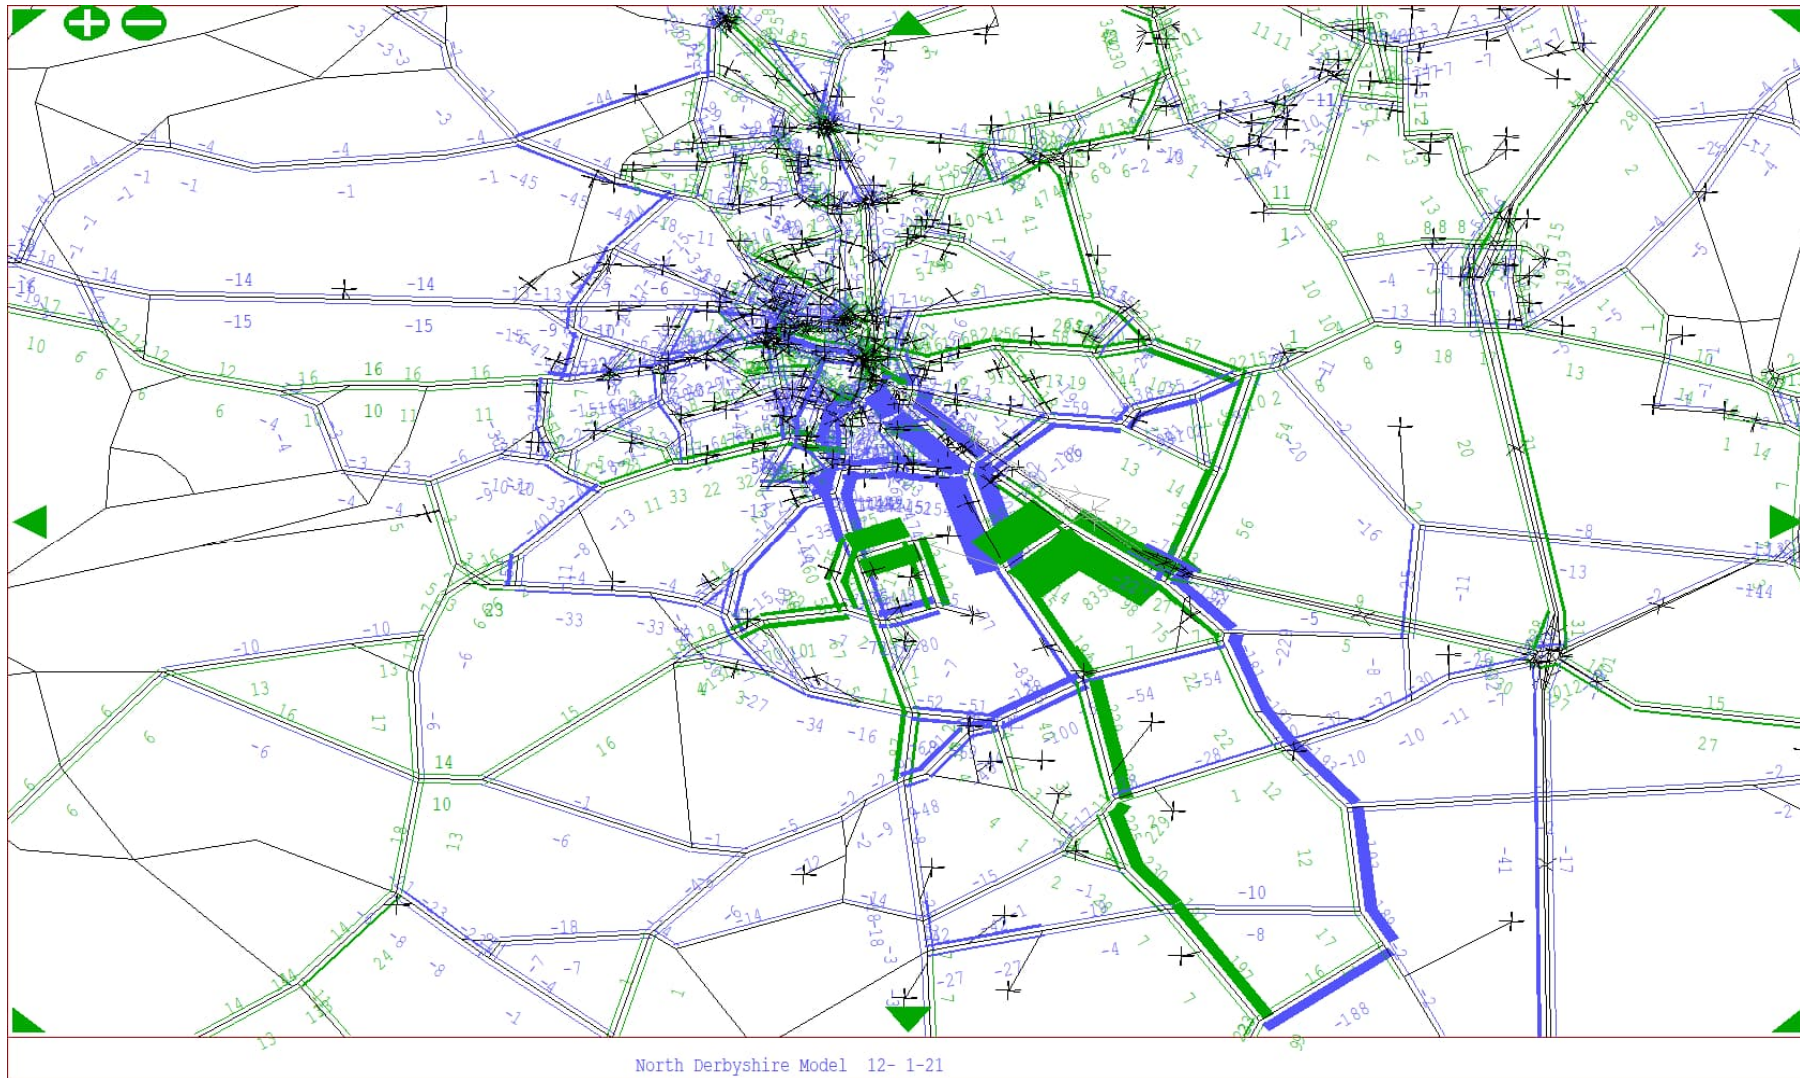

PM – Scheme Area – Option 2

PM – Wider Area – Option 2

Appendix E SATURN Difference Plots – Option 3

AM – Scheme Area – Option 3

AM – Wider Area – Option 3

IP – Scheme Area – Option 3

IP – Wider Area – Option 3

PM – Scheme Area – Option 3

PM – Wider Area – Option 3

AM – Wider Area – Option 4

IP – Scheme Area – Option 4

IP – Wider Area – Option 4

PM – Scheme Area – Option 4

PM – Wider Area – Option 4