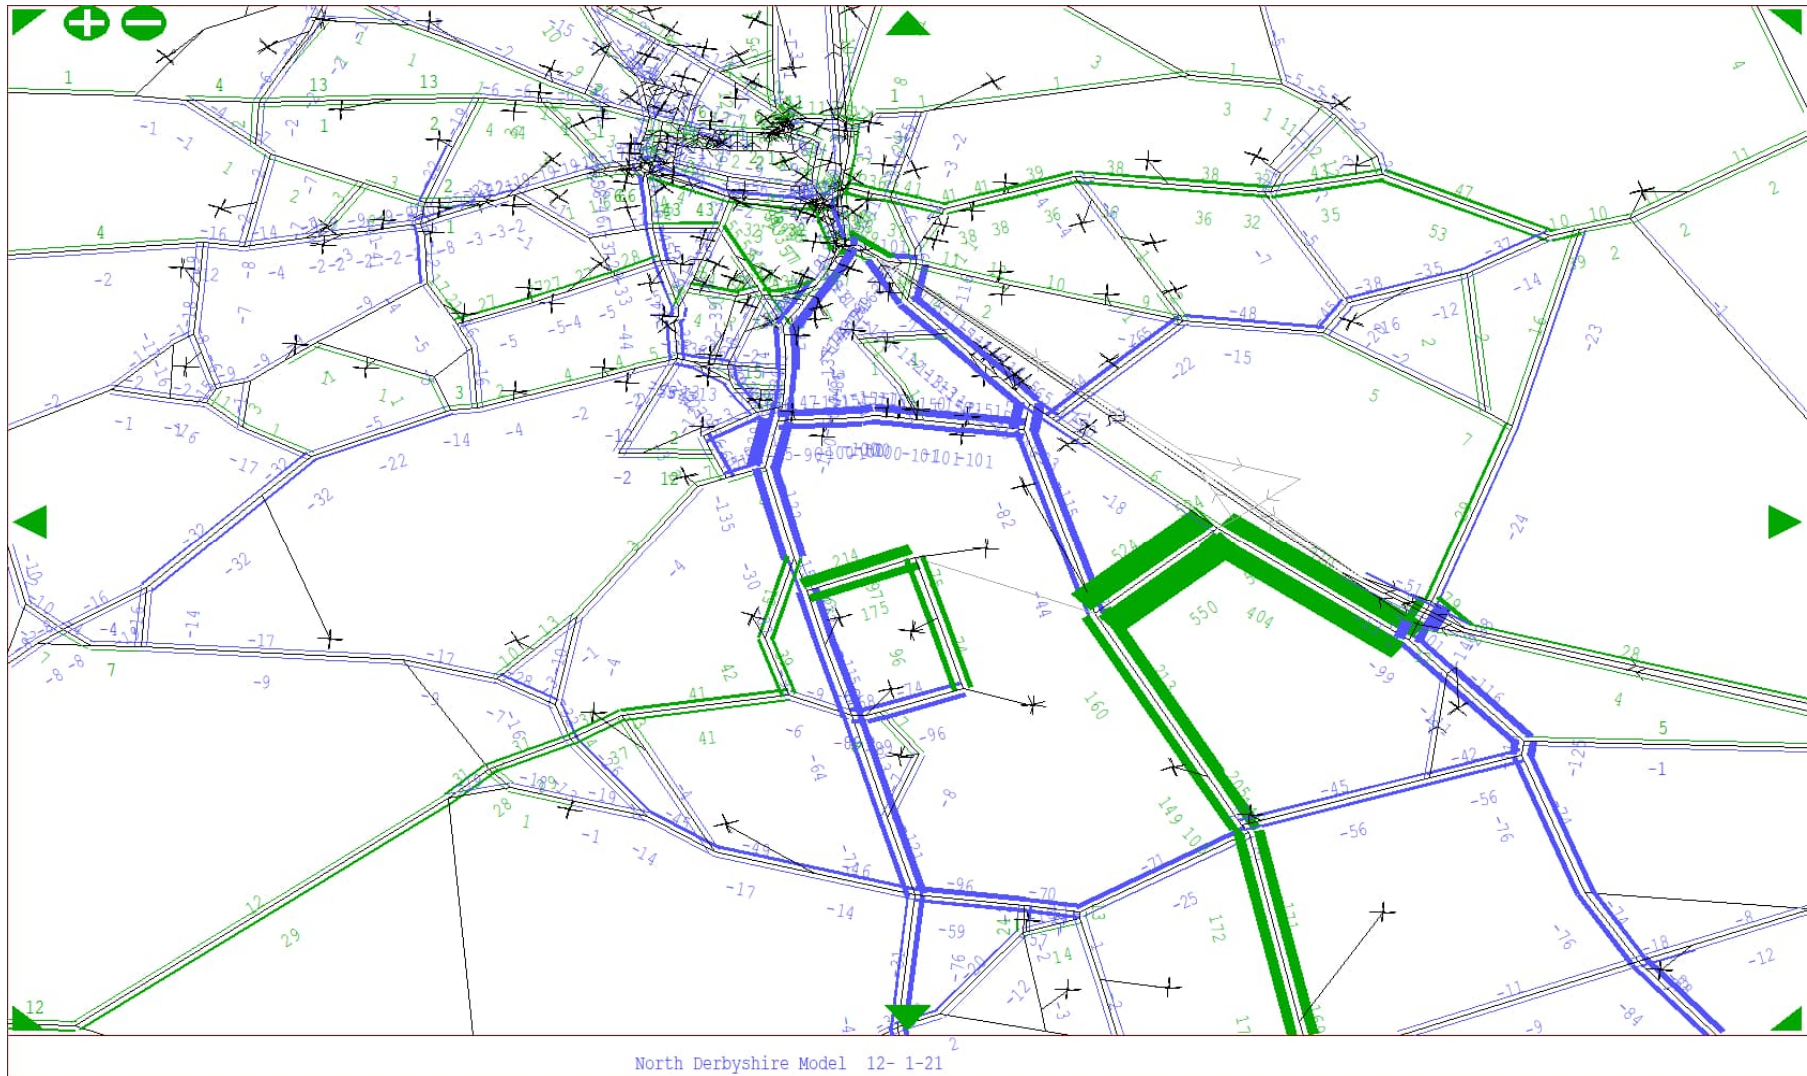

PM – Scheme Area – Option 2

PM – Wider Area – Option 2

Appendix E SATURN Difference Plots – Option 3

AM – Scheme Area – Option 3

AM – Wider Area – Option 3

IP – Scheme Area – Option 3

IP – Wider Area – Option 3

PM – Scheme Area – Option 3

PM – Wider Area – Option 3

AM – Wider Area – Option 4

IP – Scheme Area – Option 4

IP – Wider Area – Option 4

PM – Scheme Area – Option 4

PM – Wider Area – Option 4