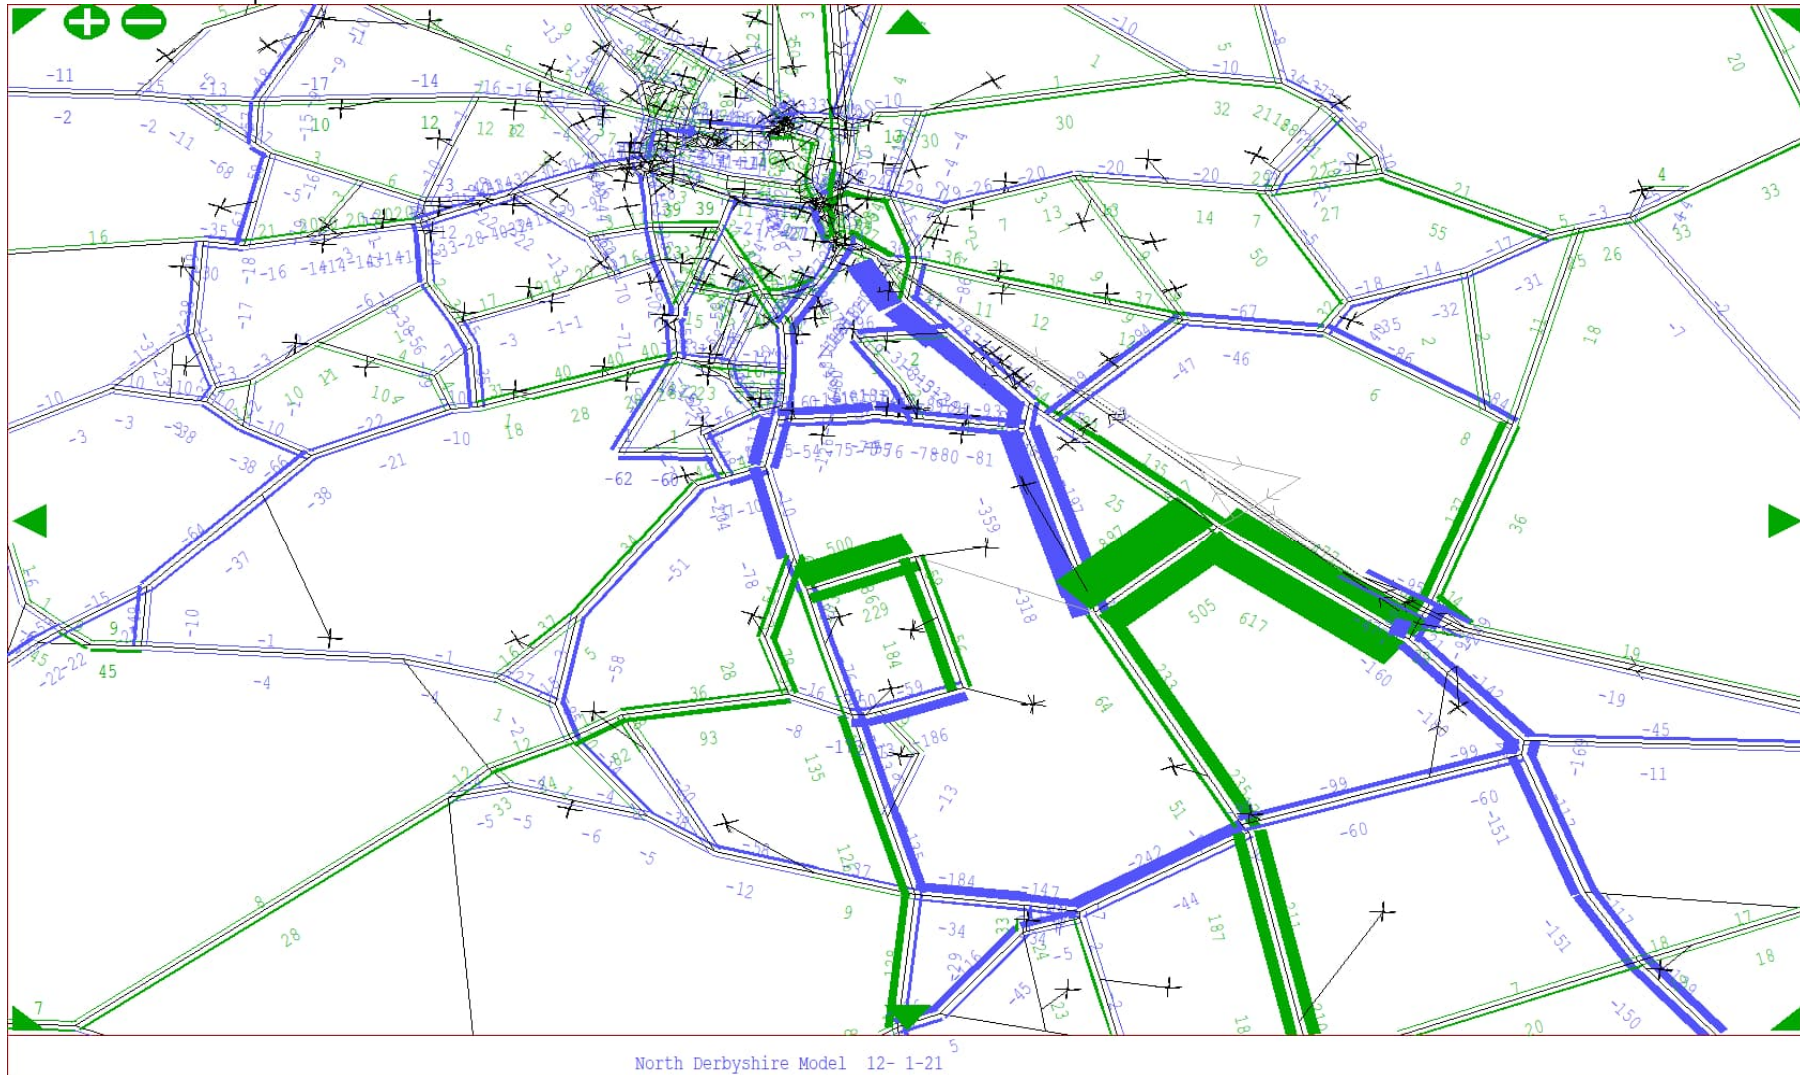

PM – Scheme Area – Option 2

PM – Wider Area – Option 2

Appendix E SATURN Difference Plots – Option 3

AM – Scheme Area – Option 3

AM – Wider Area – Option 3

IP – Scheme Area – Option 3

IP – Wider Area – Option 3

PM – Scheme Area – Option 3

PM – Wider Area – Option 3

AM – Wider Area – Option 4

IP – Scheme Area – Option 4

IP – Wider Area – Option 4

PM – Scheme Area – Option 4

PM – Wider Area – Option 4