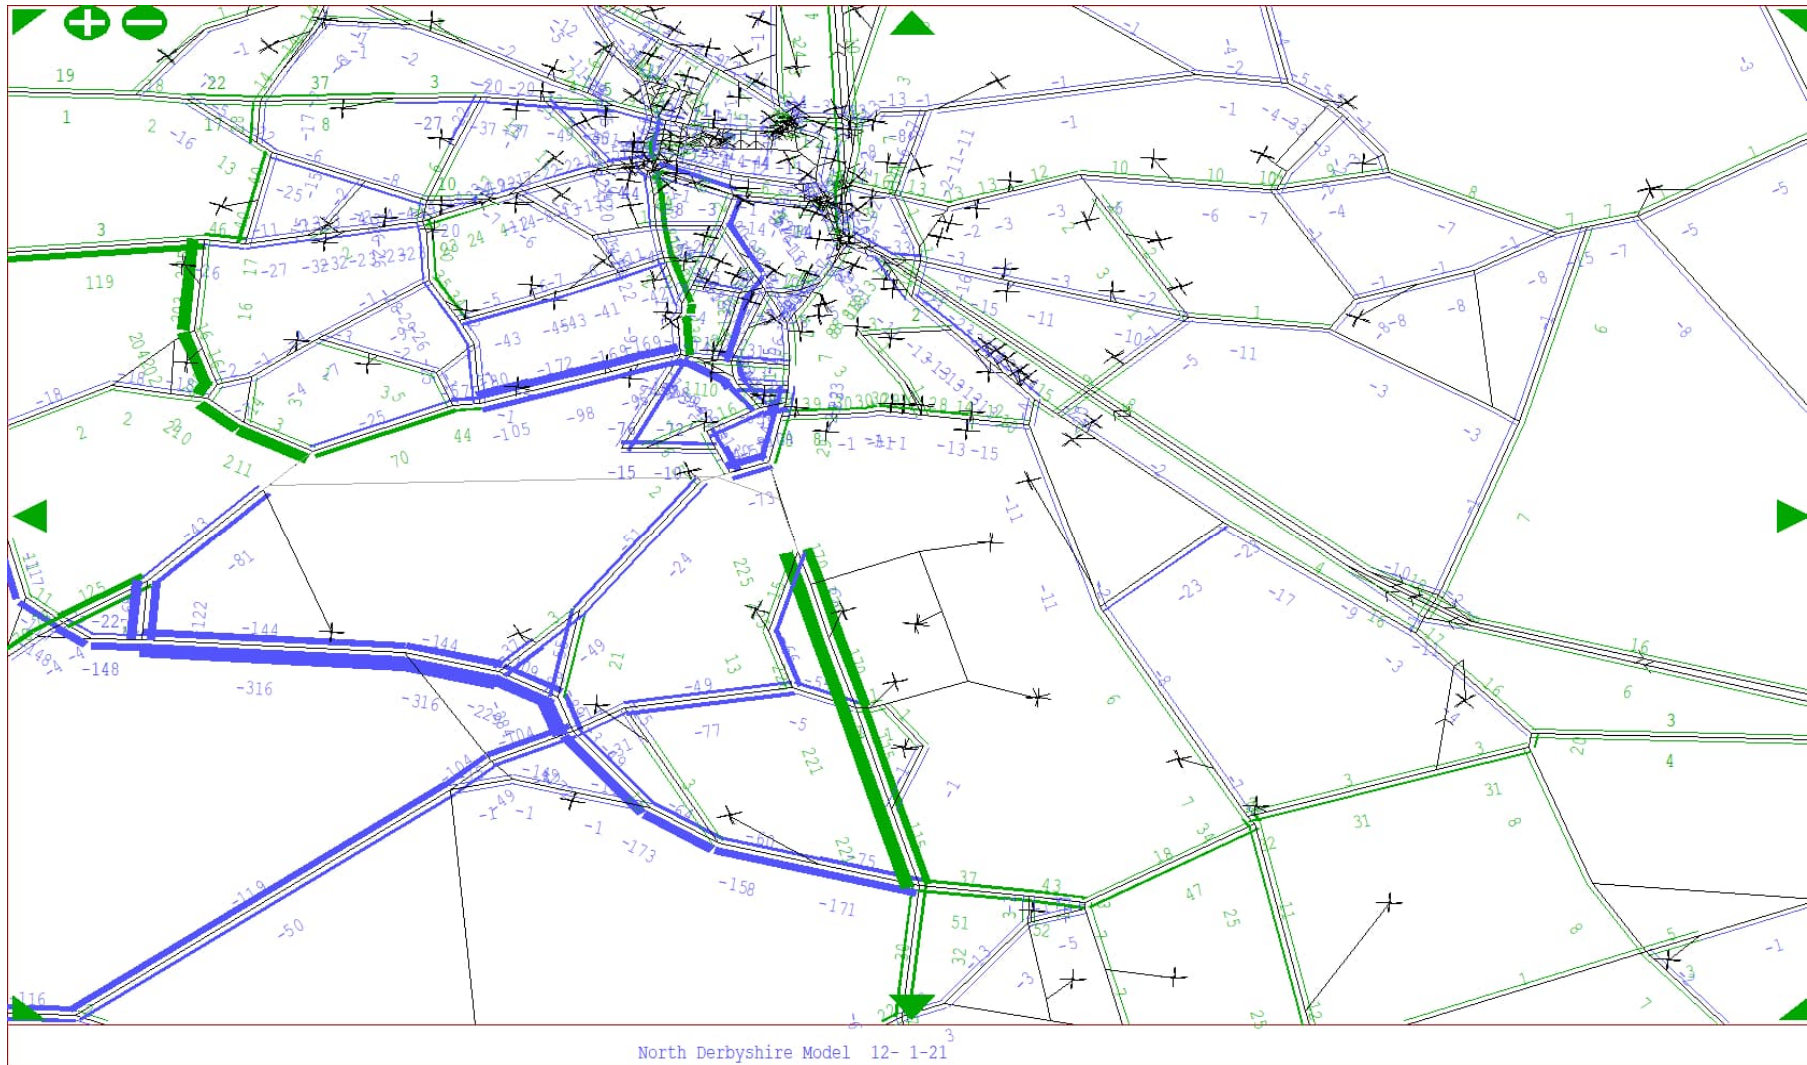

PM – Scheme Area – Option 2

PM – Wider Area – Option 2

Appendix E SATURN Difference Plots – Option 3

AM – Scheme Area – Option 3

AM – Wider Area – Option 3

IP – Scheme Area – Option 3

IP – Wider Area – Option 3

PM – Scheme Area – Option 3

PM – Wider Area – Option 3

AM – Wider Area – Option 4

IP – Scheme Area – Option 4

IP – Wider Area – Option 4

PM – Scheme Area – Option 4

PM – Wider Area – Option 4