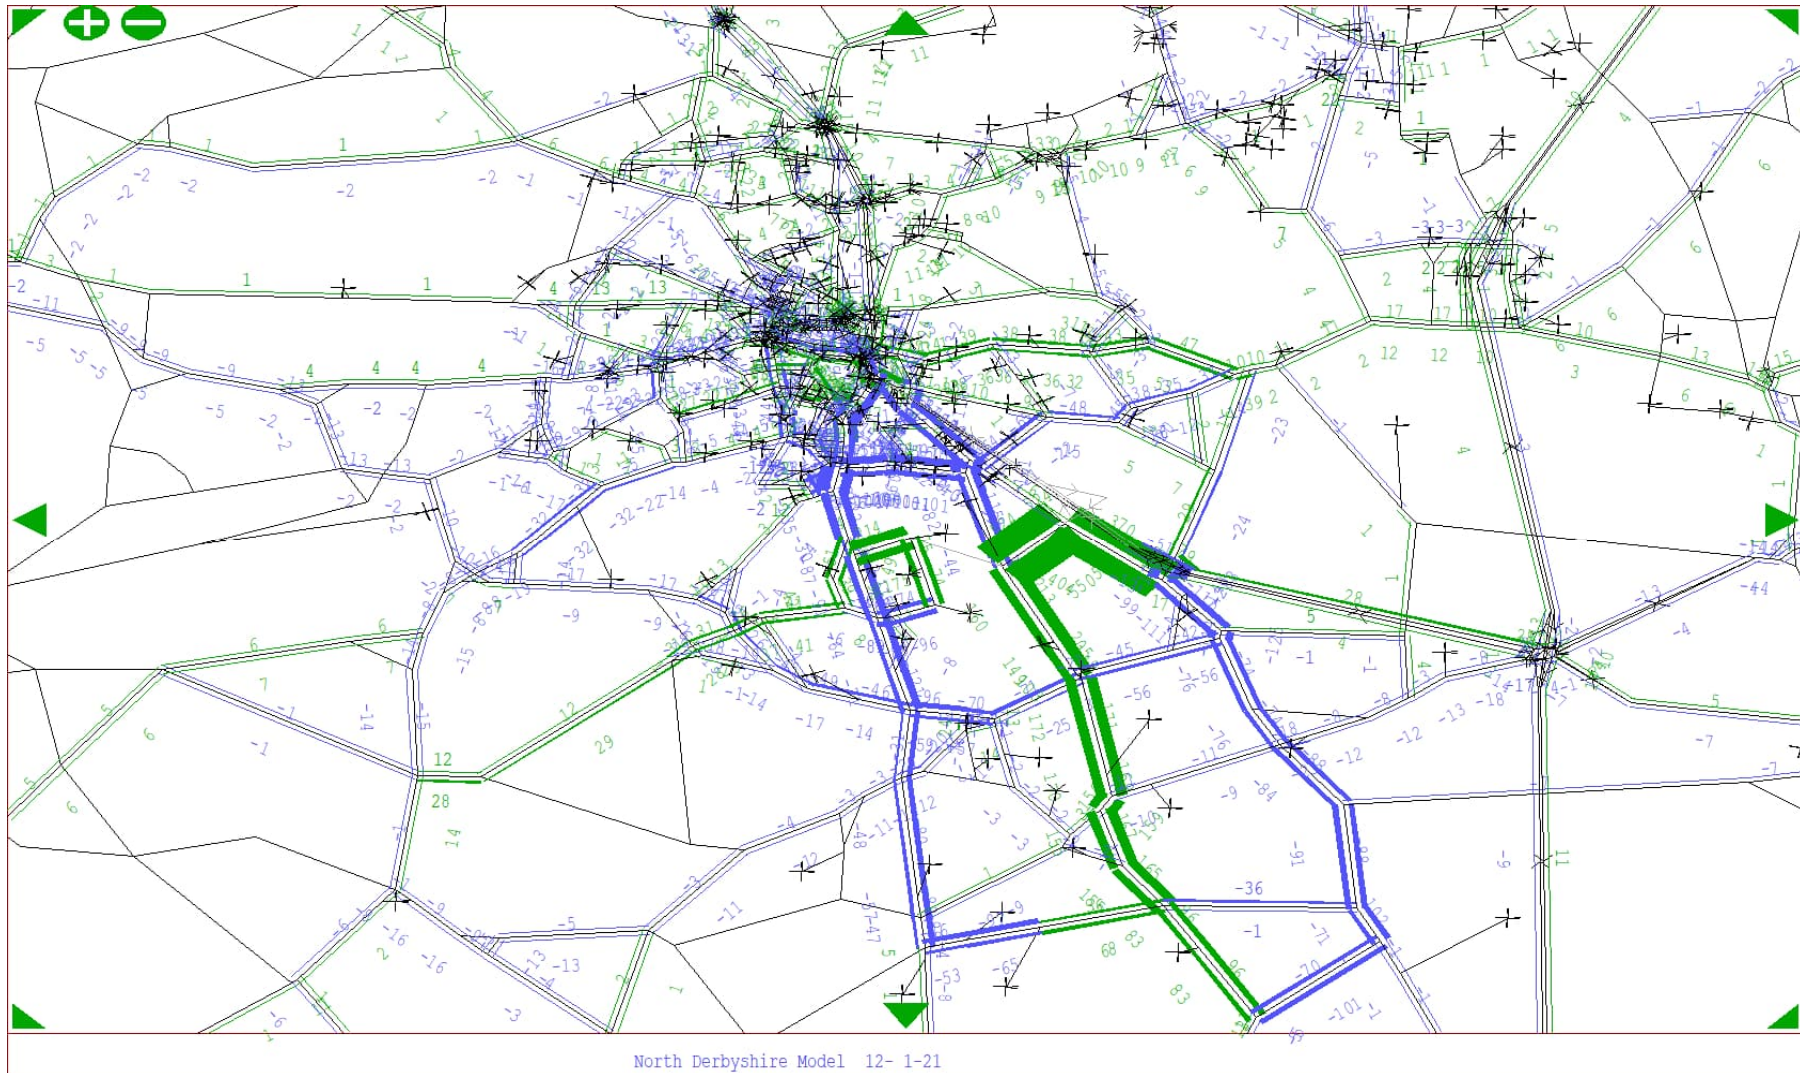

PM – Scheme Area – Option 2

PM – Wider Area – Option 2

Appendix E SATURN Difference Plots – Option 3

AM – Scheme Area – Option 3

AM – Wider Area – Option 3

IP – Scheme Area – Option 3

IP – Wider Area – Option 3

PM – Scheme Area – Option 3

PM – Wider Area – Option 3

AM – Wider Area – Option 4

IP – Scheme Area – Option 4

IP – Wider Area – Option 4

PM – Scheme Area – Option 4

PM – Wider Area – Option 4