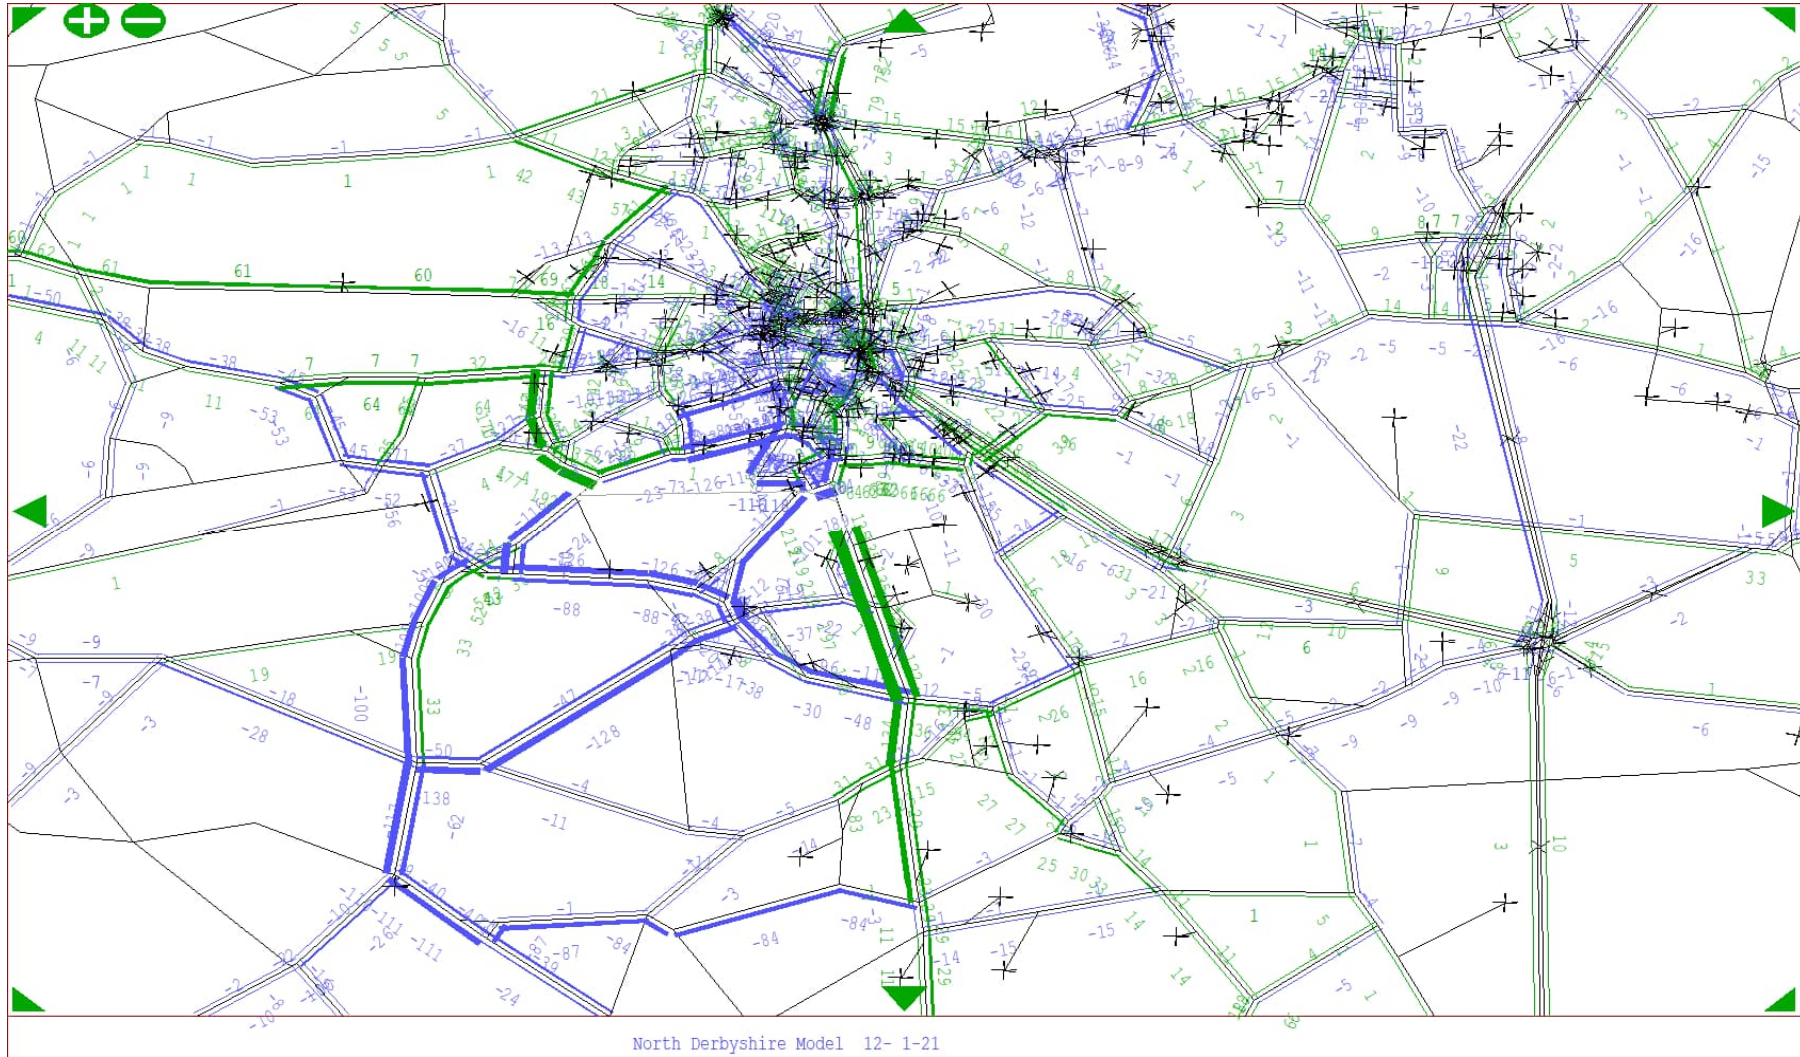

PM – Scheme Area – Option 2

PM – Wider Area – Option 2

Appendix E SATURN Difference Plots – Option 3

AM – Scheme Area – Option 3

AM – Wider Area – Option 3

IP – Scheme Area – Option 3

IP – Wider Area – Option 3

PM – Scheme Area – Option 3

PM – Wider Area – Option 3

AM – Wider Area – Option 4

IP – Scheme Area – Option 4

IP – Wider Area – Option 4

PM – Scheme Area – Option 4

PM – Wider Area – Option 4