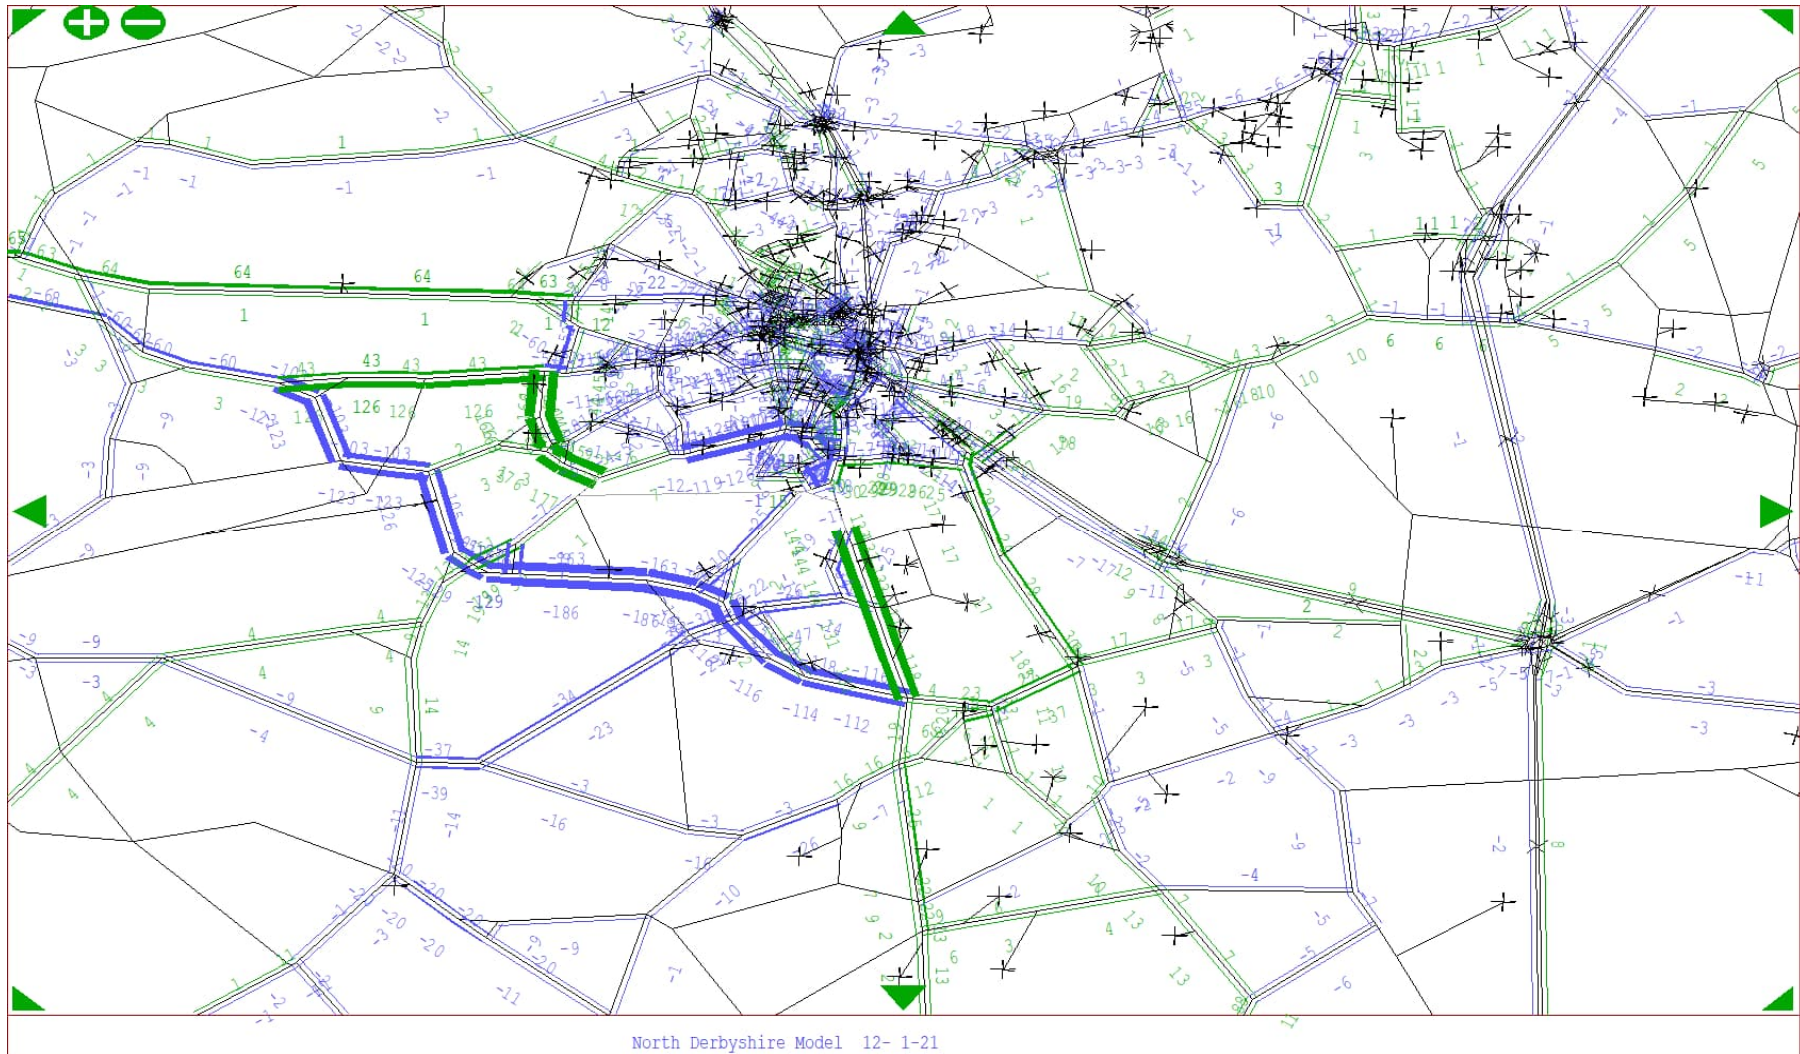

PM – Scheme Area – Option 2

PM – Wider Area – Option 2

Appendix E SATURN Difference Plots – Option 3

AM – Scheme Area – Option 3

AM – Wider Area – Option 3

IP – Scheme Area – Option 3

IP – Wider Area – Option 3

PM – Scheme Area – Option 3

PM – Wider Area – Option 3

AM – Wider Area – Option 4

IP – Scheme Area – Option 4

IP – Wider Area – Option 4

PM – Scheme Area – Option 4

PM – Wider Area – Option 4