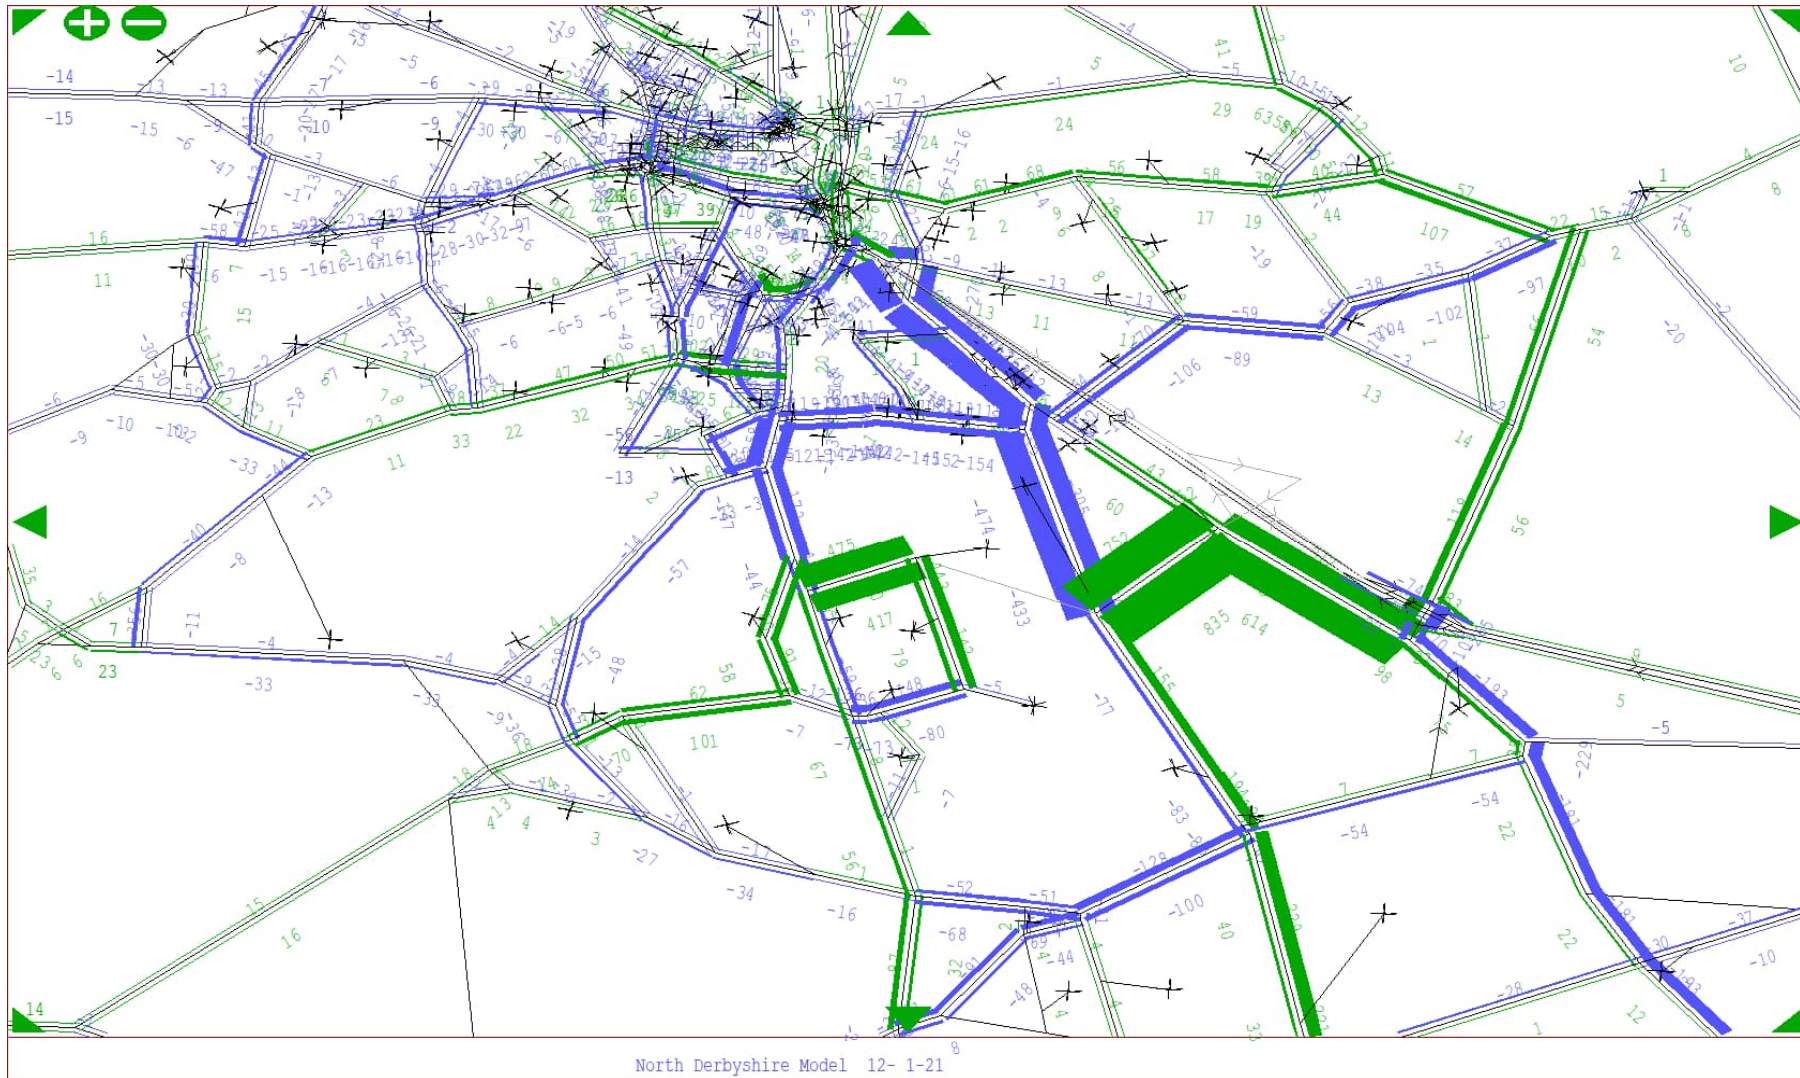

PM – Scheme Area – Option 2

PM – Wider Area – Option 2

Appendix E SATURN Difference Plots – Option 3

AM – Scheme Area – Option 3

AM – Wider Area – Option 3

IP – Scheme Area – Option 3

IP – Wider Area – Option 3

PM – Scheme Area – Option 3

PM – Wider Area – Option 3

AM – Wider Area – Option 4

IP – Scheme Area – Option 4

IP – Wider Area – Option 4

PM – Scheme Area – Option 4

PM – Wider Area – Option 4