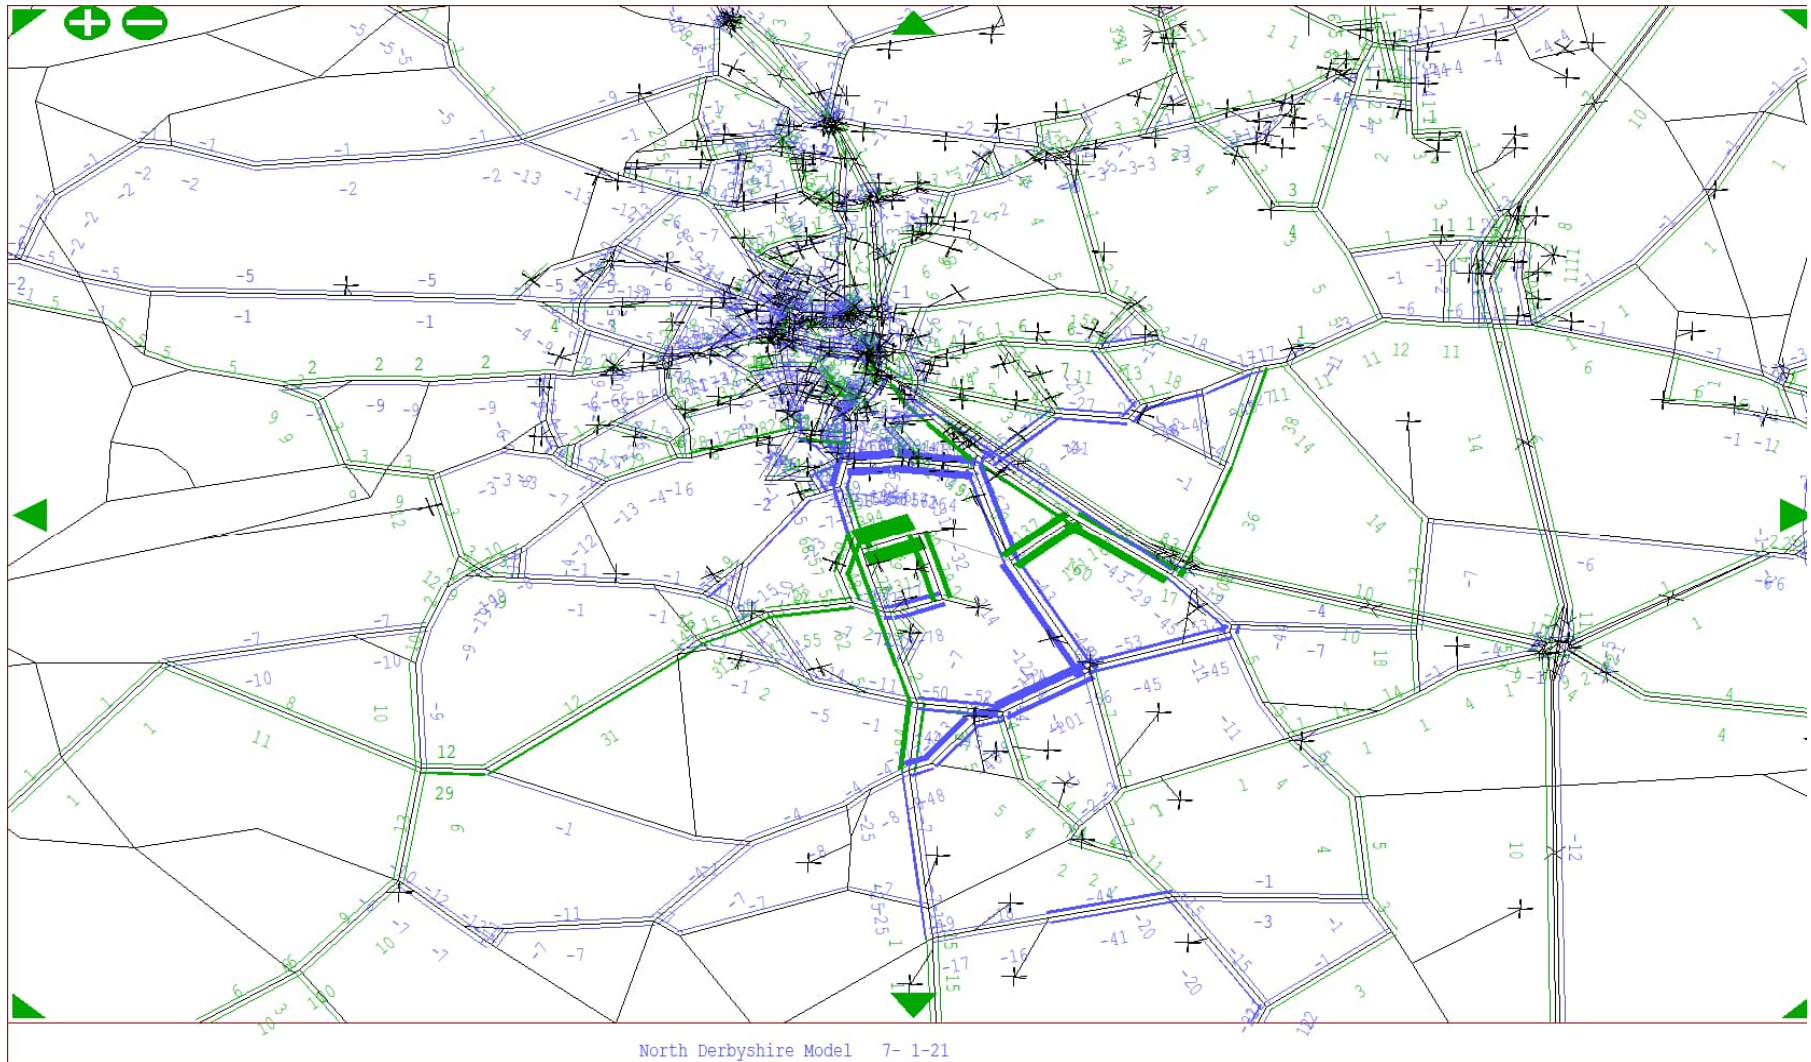

PM – Scheme Area – Option 2

PM – Wider Area – Option 2

Appendix E SATURN Difference Plots – Option 3

AM – Scheme Area – Option 3

AM – Wider Area – Option 3

IP – Scheme Area – Option 3

IP – Wider Area – Option 3

PM – Scheme Area – Option 3

PM – Wider Area – Option 3

AM – Wider Area – Option 4

IP – Scheme Area – Option 4

IP – Wider Area – Option 4

PM – Scheme Area – Option 4

PM – Wider Area – Option 4