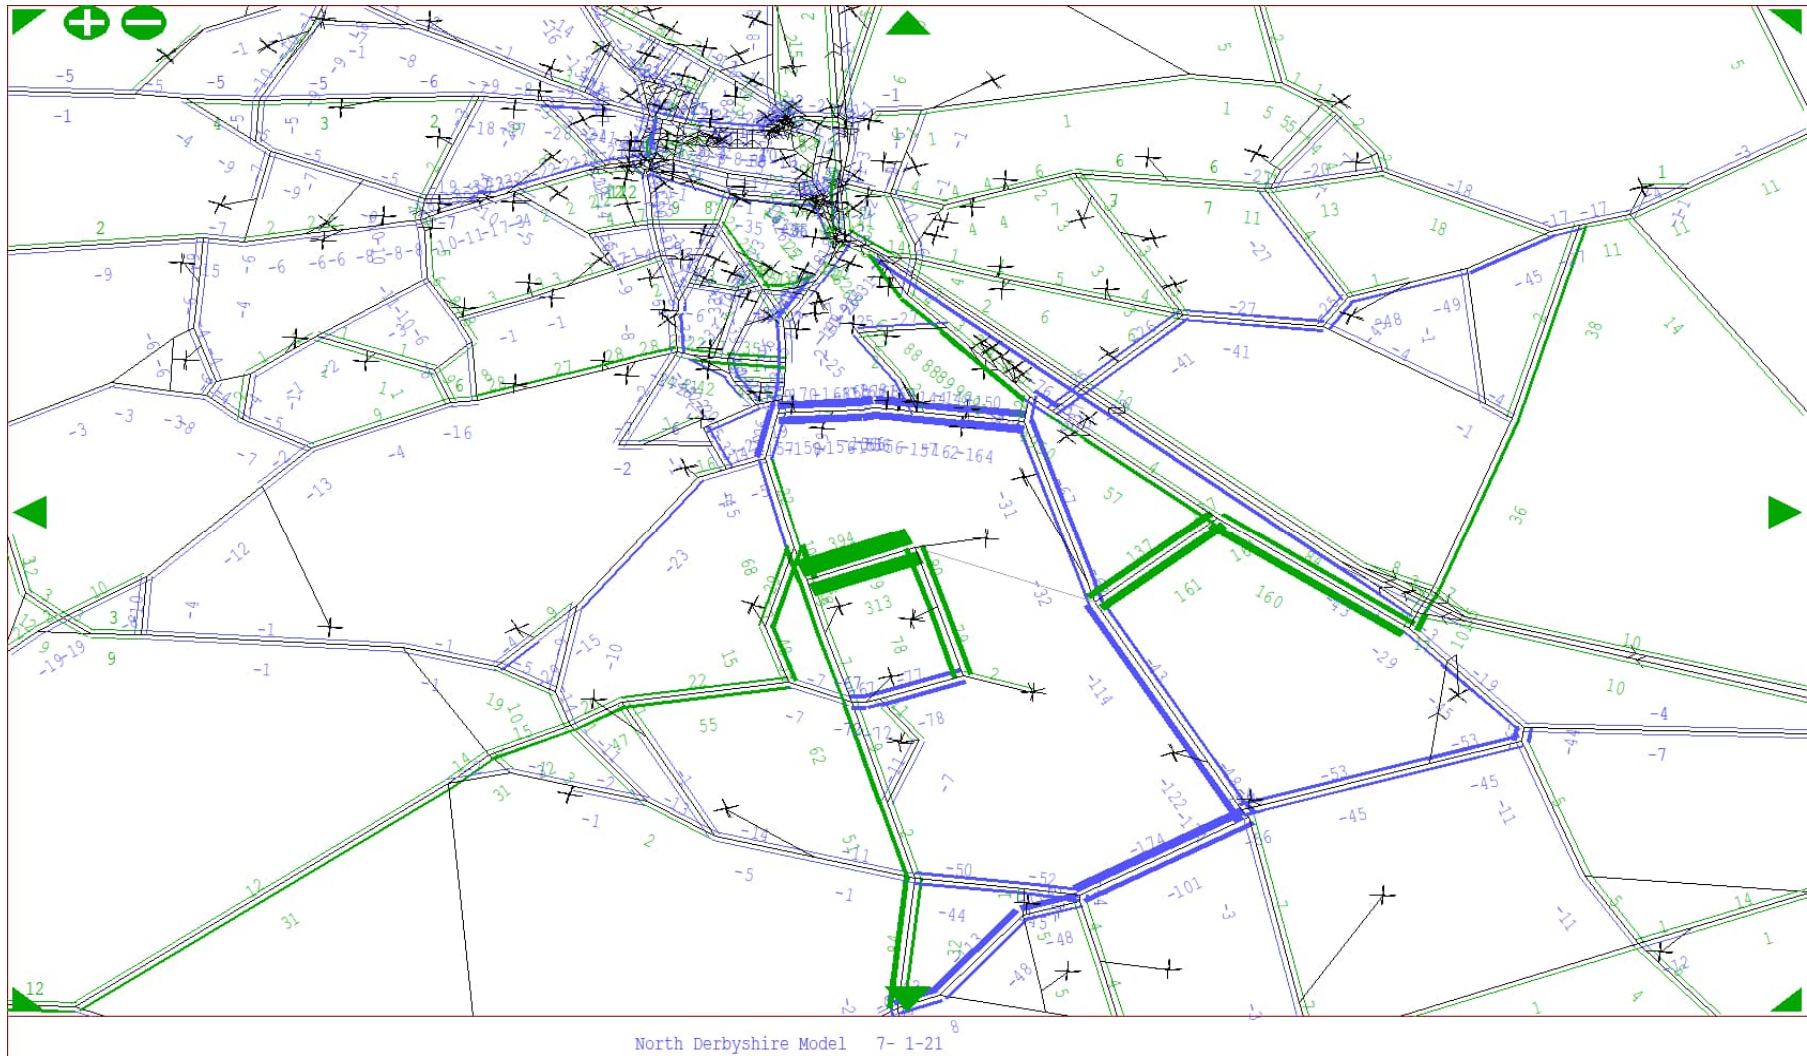

PM – Scheme Area – Option 2

PM – Wider Area – Option 2

Appendix E SATURN Difference Plots – Option 3

AM – Scheme Area – Option 3

AM – Wider Area – Option 3

IP – Scheme Area – Option 3

IP – Wider Area – Option 3

PM – Scheme Area – Option 3

PM – Wider Area – Option 3

AM – Wider Area – Option 4

IP – Scheme Area – Option 4

IP – Wider Area – Option 4

PM – Scheme Area – Option 4

PM – Wider Area – Option 4