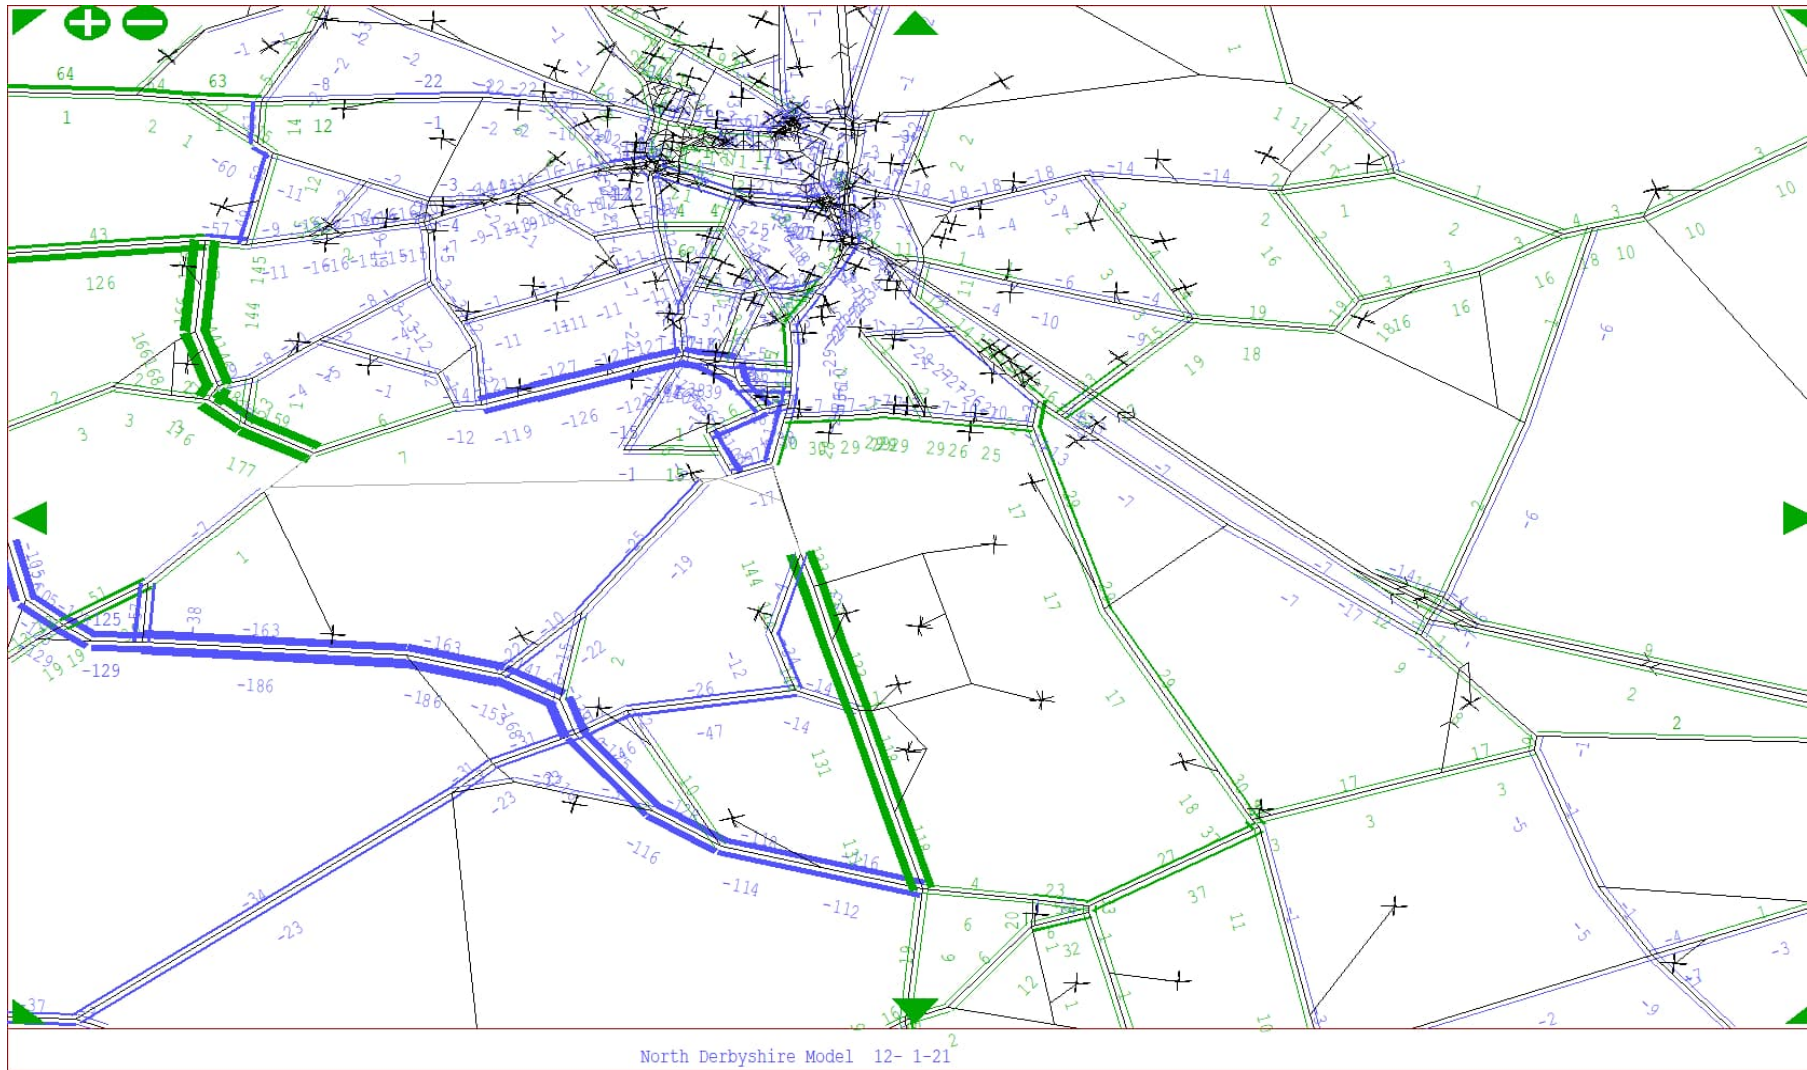

PM – Scheme Area – Option 2

PM – Wider Area – Option 2

Appendix E SATURN Difference Plots – Option 3

AM – Scheme Area – Option 3

AM – Wider Area – Option 3

IP – Scheme Area – Option 3

IP – Wider Area – Option 3

PM – Scheme Area – Option 3

PM – Wider Area – Option 3

AM – Wider Area – Option 4

IP – Scheme Area – Option 4

IP – Wider Area – Option 4

PM – Scheme Area – Option 4

PM – Wider Area – Option 4