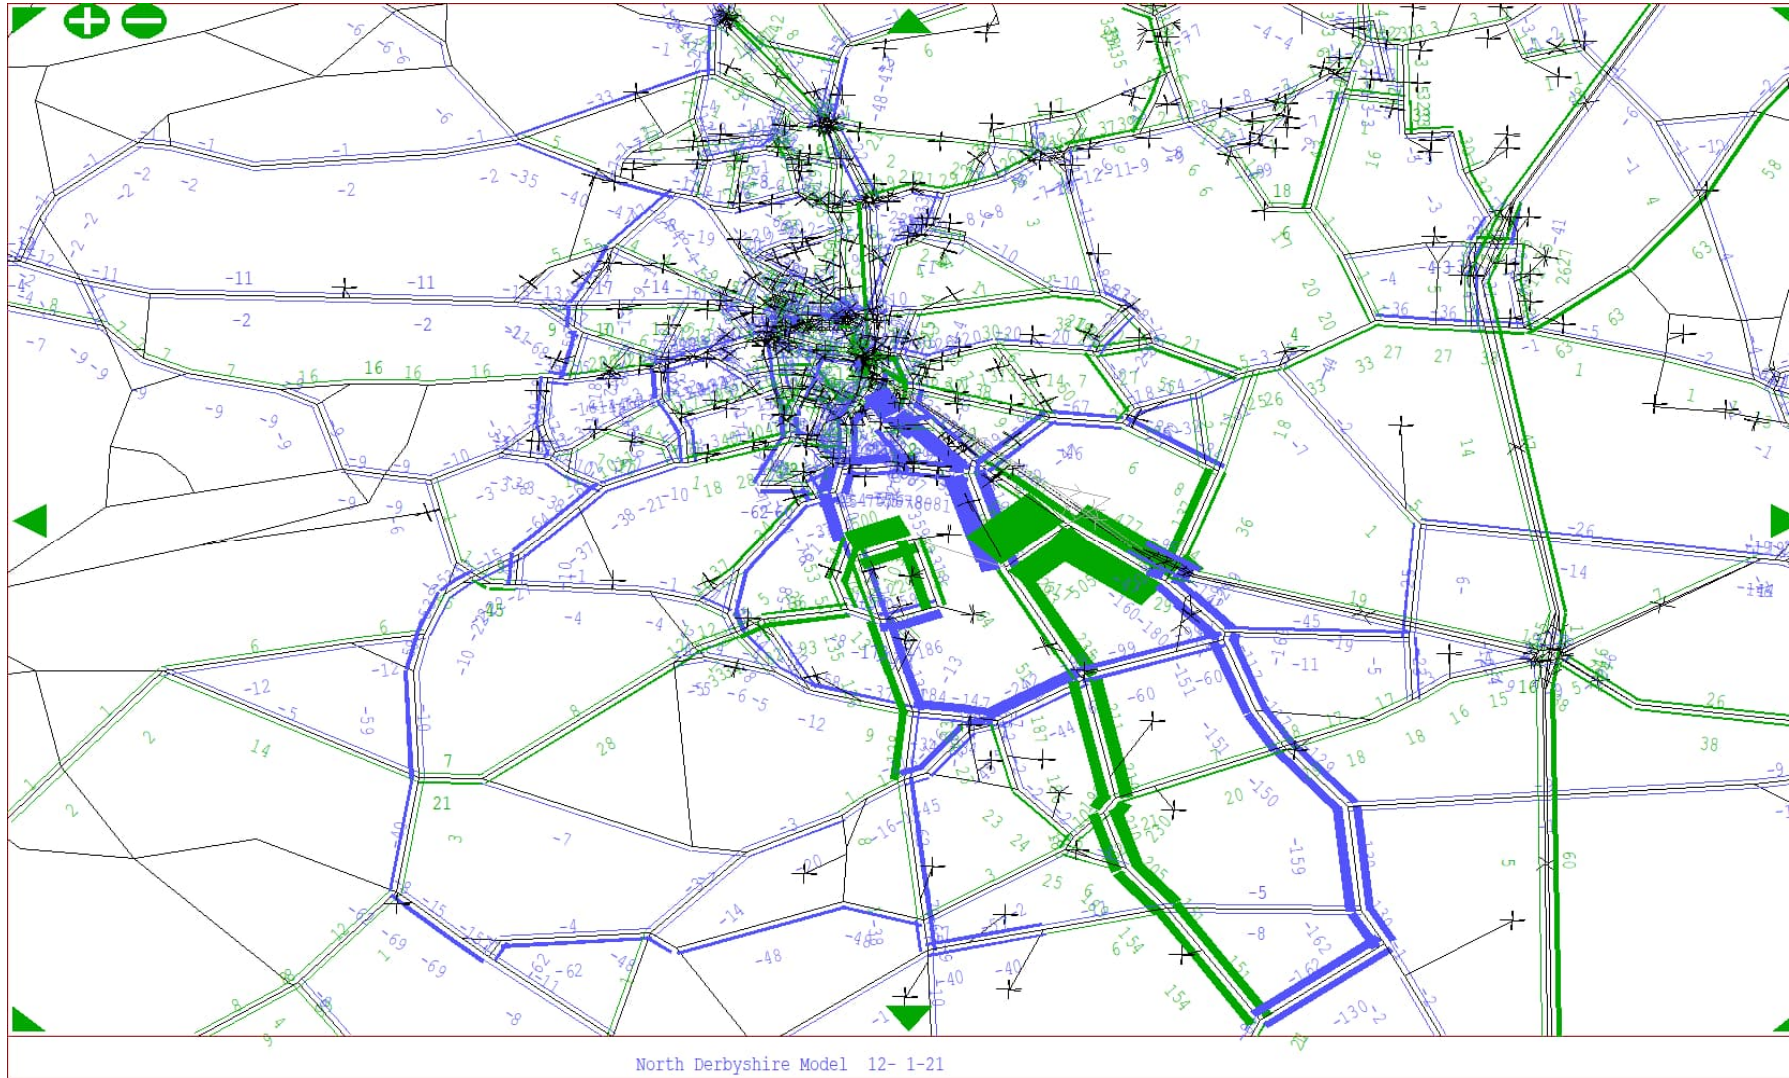

PM – Scheme Area – Option 2

PM – Wider Area – Option 2

Appendix E SATURN Difference Plots – Option 3

AM – Scheme Area – Option 3

AM – Wider Area – Option 3

IP – Scheme Area – Option 3

IP – Wider Area – Option 3

PM – Scheme Area – Option 3

PM – Wider Area – Option 3

AM – Wider Area – Option 4

IP – Scheme Area – Option 4

IP – Wider Area – Option 4

PM – Scheme Area – Option 4

PM – Wider Area – Option 4